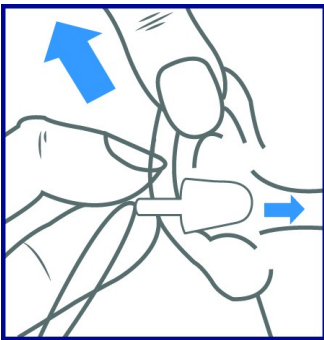

PRODUCT SPECIFICATION

SAFETYWARE EasyFit Disposable Ear Plugs (Refill Pack)

- Made with soft Polyurethane (PU) Foam which are easy to insert correctly due to the tapered shape and moderate slow expansion rate.
- The smooth surface on the ear plus further enhances the wearing comfort.
- Features:
  - Soft & comfortable Polyurethane (PU) Foam ear plug
  - Tapered shape is designed to adjust to most ear canals
  - Bright yellow color provide high visibility
  - Disposable

CARE INSTRUCTIONS

- Clean the ear plug with mild soap and warm water after use
- Avoid using abrasive cleaning agent

APPLICATIONS

- Automotive
- Construction
- Textile
- Aircraft
- Woodworking
- Printing

TECHNICAL DATA

MATERIAL	Polyurethane (PU)
COLOR	Yellow
STYLE	Uncorded
SHAPE	Tapered
NRR	32 dB
SNR	37 dB
SIZE	1.3 x 2.4 cm
STANDARD	ANSI S3.19
PACKAGING	500 pairs/ bag, 20 bags/ carton

The right way to wear ear plug:

Insert the ear plug with a slight rocking and twisting motion while pulling the outer ear upwards and backwards to straighten the ear canal.

Item Code: HP103B